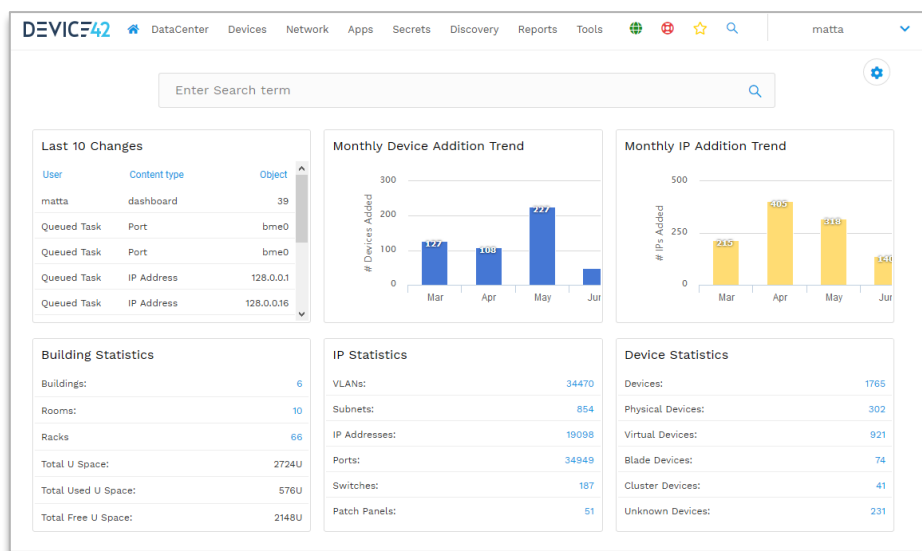

Comprehensive auto-discovery to locate, map, visualize, track and manage: buildings, rooms, racks, devices (physical and virtual), and other IT assets.

Application Dependency Mapping

Understand and view dependencies between devices, applications, and services, and the impacts of planned and unplanned outages for the re-architecture of systems, applications, and departments.

IP Address Management

Easily track and provision IP addresses, VLANs, subnets, and MAC addresses.

Affinity Groups

Automated move groups show you exactly what applications and services you can safely move together.

Cloud Recommendation Engine

Get exactly the details you need to plan your next cloud migration based on auto-discovered inventory details, including instance sizing suggestions and actual costs on AWS and Azure.

Software License Management

Create and maintain a comprehensive, accurate profile of the software deployed on Windows and Linux machines across the entire IT infrastructure.

Power and Environmental Management

Centrally monitor power, temperature, humidity, pressure, dew point sensors and control devices on PDUs/CRACs.

Password Management

Track and manage enterprise-wide network passwords in a centralized, highly secure password "vault".

Cable Management

Track, manage, and visualize patch panel and switch port connections for the timely and accurate resolution of support issues.