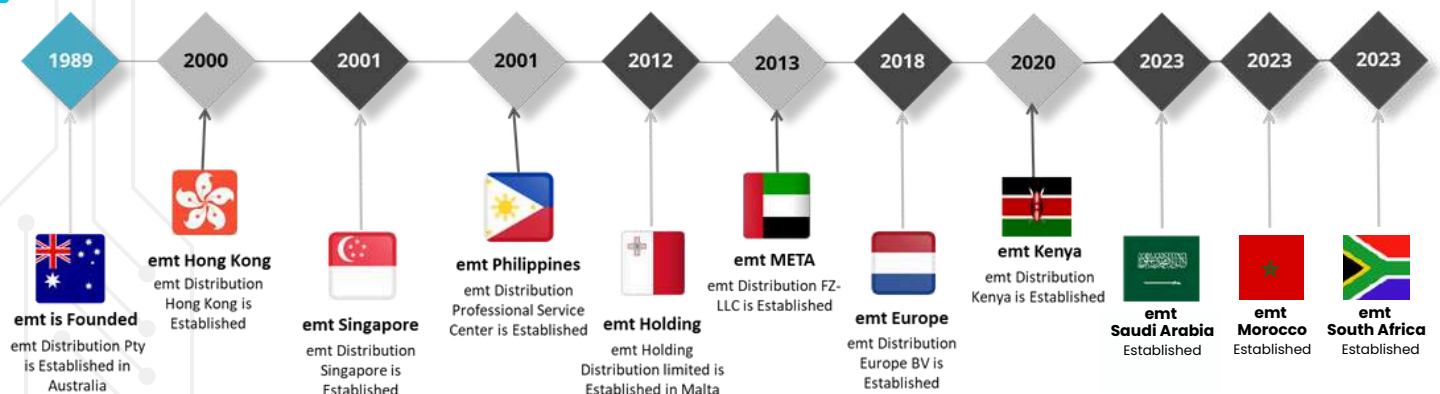

emt Distribution META focuses on the markets of Middle East, Levant, Africa and India with partner footprints in all countries. The product line is widened to give our resellers a chance to address the customers ranging from SME to large enterprises. The technology distribution focus of emt in META region touches the areas of cyber security, network management, ICT management and education.

With extensive technology integration with Tier-1 solutions, we have emerged as one of the finest players with niche solutions in the META markets. Through initiatives like emtCare, we have positioned ourselves as the pioneer of offering value which is more than just selling technology.

OUR MISSION

To provide value added services for channel partners by engagement, enablement and support activities to embrace them for new technologies and empower them at to the path of self-sufficiency.

OUR VISION

To be recognized as the leading IT Value Added Distributor across the world.

Our journey so far...