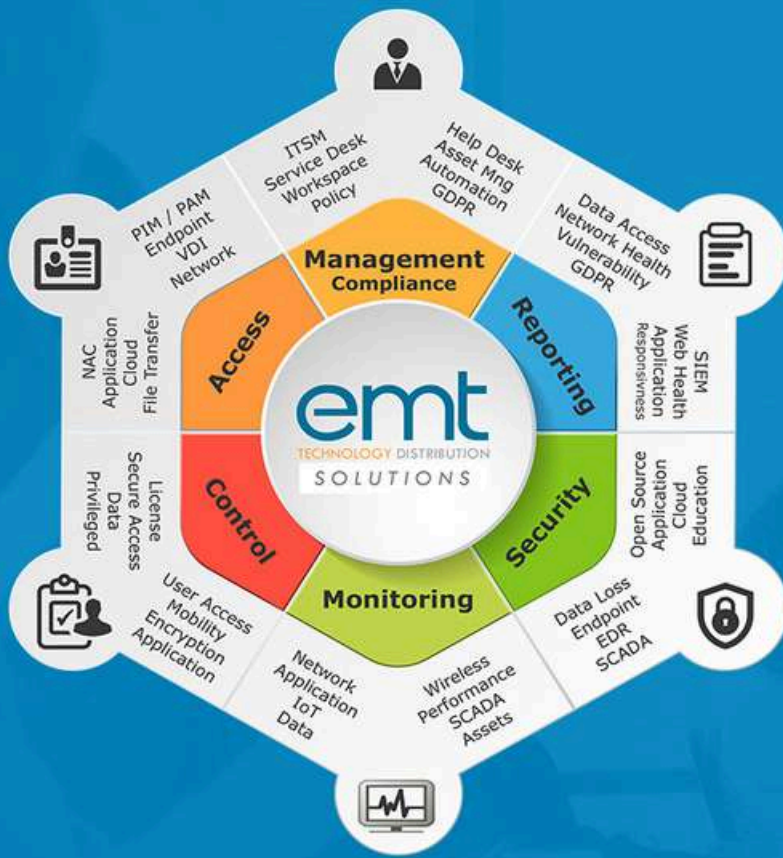

OUR SOLUTIONS

emt Distribution believes in providing the best products & services for its customers. Whether this means developing strategy for the best products in the region or training partners in the META region. We ensure the best experience for our customers when they choose us.