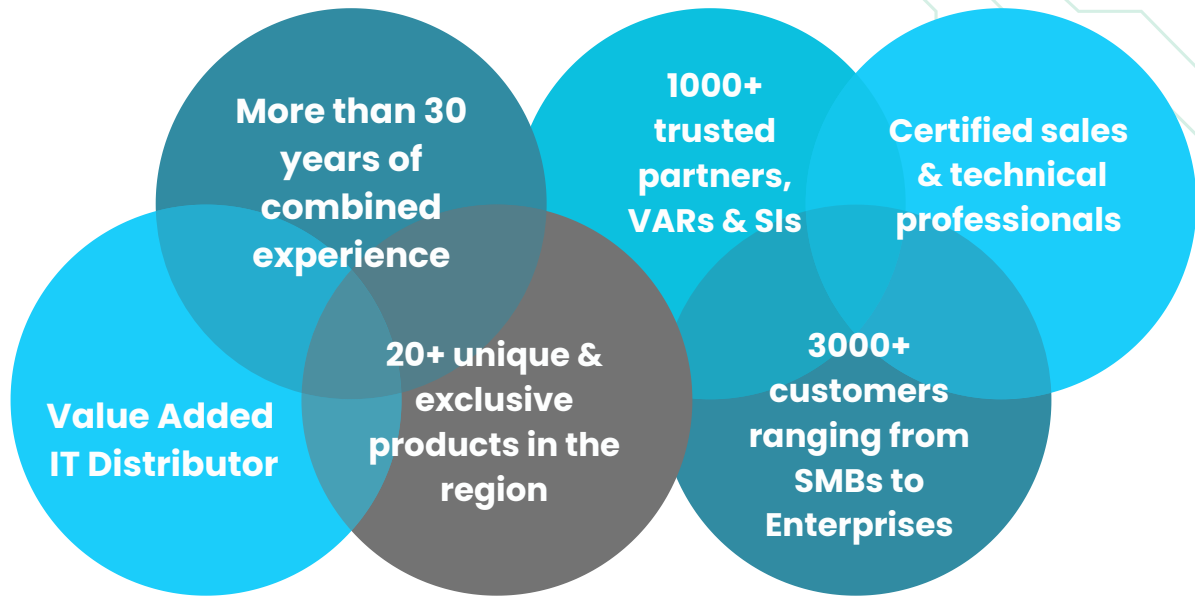

Why call emt Experts?